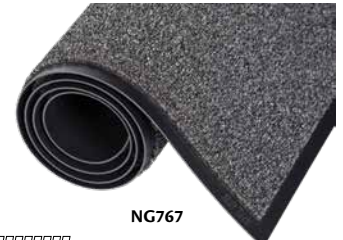

NG743

Model No.			Dimensions W' x L'	Price /Each
Charcoal	Walnut	Green		
NG743	NG735	SDP192	3 x 5	
JA942	JA940	SDP193	3 x 10	
NG746	NG738	SDP194	4 x 6	
JA945	JA943	SDP195	4 x 10	
SDL693	SDL692	SDP196	6 x 10	

WIPERS

ECO-STEP™ MAT

- For indoor light-traffic locations such as small businesses, boutiques and side entrances
- Other colours and dimensions available
- Thickness: 1/4"

- Dirt removal 2/10
- Water absorption 8/10
- Crush resistance 2/10

SDP222

Model No.		Dimensions W' x L'	Price /Each
Charcoal	Walnut		
SDP222	SDP224	2 x 3	
SDP223	SDP225	3 x 4	
SAX714	SAX720	3 x 5	
SAX715	SAX721	3 x 10	
SAX717	SAX723	4 x 6	

WALK-A-WAY™ MAT

- For indoor medium-traffic locations such as office buildings, and small retail stores
- Other colours and dimensions available
- Thickness: 5/16"