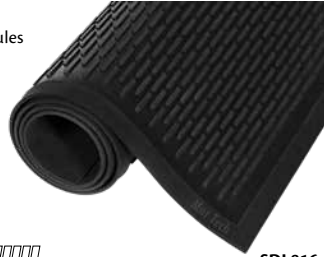

ENTRANCE MATTING

SCRAPERS

CROWN-TRED™ MAT

- For outdoor and indoor entrances and vestibules
- For light-traffic locations such as small businesses, boutiques and side entrances
- Colour: Black
- Thickness: 1/4"

- Dirt removal 5/10
- Water absorption 0/10
- Crush resistance 10/10

SDL816

Model No.	Dimensions W x L	Price /Each
SDL816	2'10" x 4'7"	
SDL817	3'9" x 5'7"	
SDL818	2'10" x 9'3"	

MAT-A-DOR™ MAT

- For outdoor and indoor entrances and vestibules
- For medium-traffic locations such as office buildings, small retail stores and car dealerships
- Colour: Black
- Other dimensions available
- Thickness: 5/8"

- Dirt removal 8/10
- Water absorption 0/10
- Crush resistance 10/10

NG819

Model No.	Dimensions W x L	Price /Each
NG819	2' x 2'8"	
NG820	2'8" x 3'3"	
NG821	3' x 6'	

WIPER/SCRAPERS

THREE-N-ONE™ MAT

- For indoor vestibule and lobby
- For light traffic locations such as small businesses, boutiques and side entrances
- Other colours and dimensions available
- Thickness: 5/16"