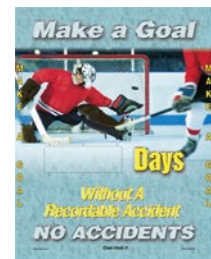

SAFETY SIGNS & IDENTIFICATION

DIGI-DAY® ELECTRONIC SCOREBOARD MOTIVATIONAL SAFETY SIGN

- Low profile, 1" deep, wrap-around visual edge design for distinctive impact
- Control up to 5 displays with one remote
- Displays count days without an accident in green, and if a lost time accident occurs, set the display back to red until you meet your new safe-days goal
- Dust and water resistant
- Tracks 7 days a week or display can be set to your company's work days
- In case of power failure, all information is stored
- Includes remote and hidden mounting brackets
- Made for indoor and outdoor covered environments
- Protected by Duck Armor™ Liquid Laminate
- Built-in hidden rear mounting brackets
- Operates on 110/120 VAC with 8-ft. power cord and AC adapter
- Material: Aluminum
- Easy-to-use remote included

Size	Price/Each
28" x 20"	

SGQ942

WRITE-A-DAY SCOREBOARDS

- Easily update safe working days with dry-erase marker
- Wipe-off and write-in on poly-coated space
- Constructed of durable plastic for indoor locations
- Has corner mounting holes

Size	Price/Each
20" x 14"	
28" x 20"	

CHISEL TIP DRY ERASE MARKER, BLACK

Model No.	Price/Each
0P442